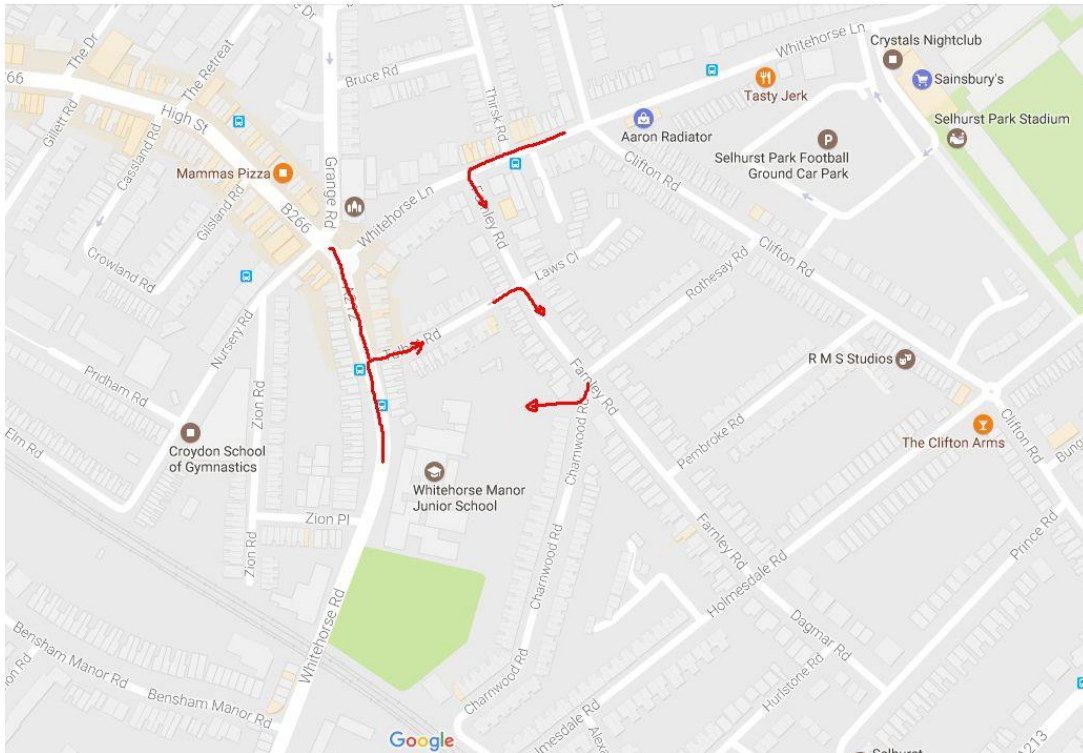

Whitehorse Manor Schools parking arrangements for large meetings

Parking for large meetings is on the playgrounds accessed through the rear of the schools off Charnwood Road.

As you can see the entrance to the car parks doesn't look that inviting (we don't own this access road) but don't worry, it's much more pleasant beyond the school gates.